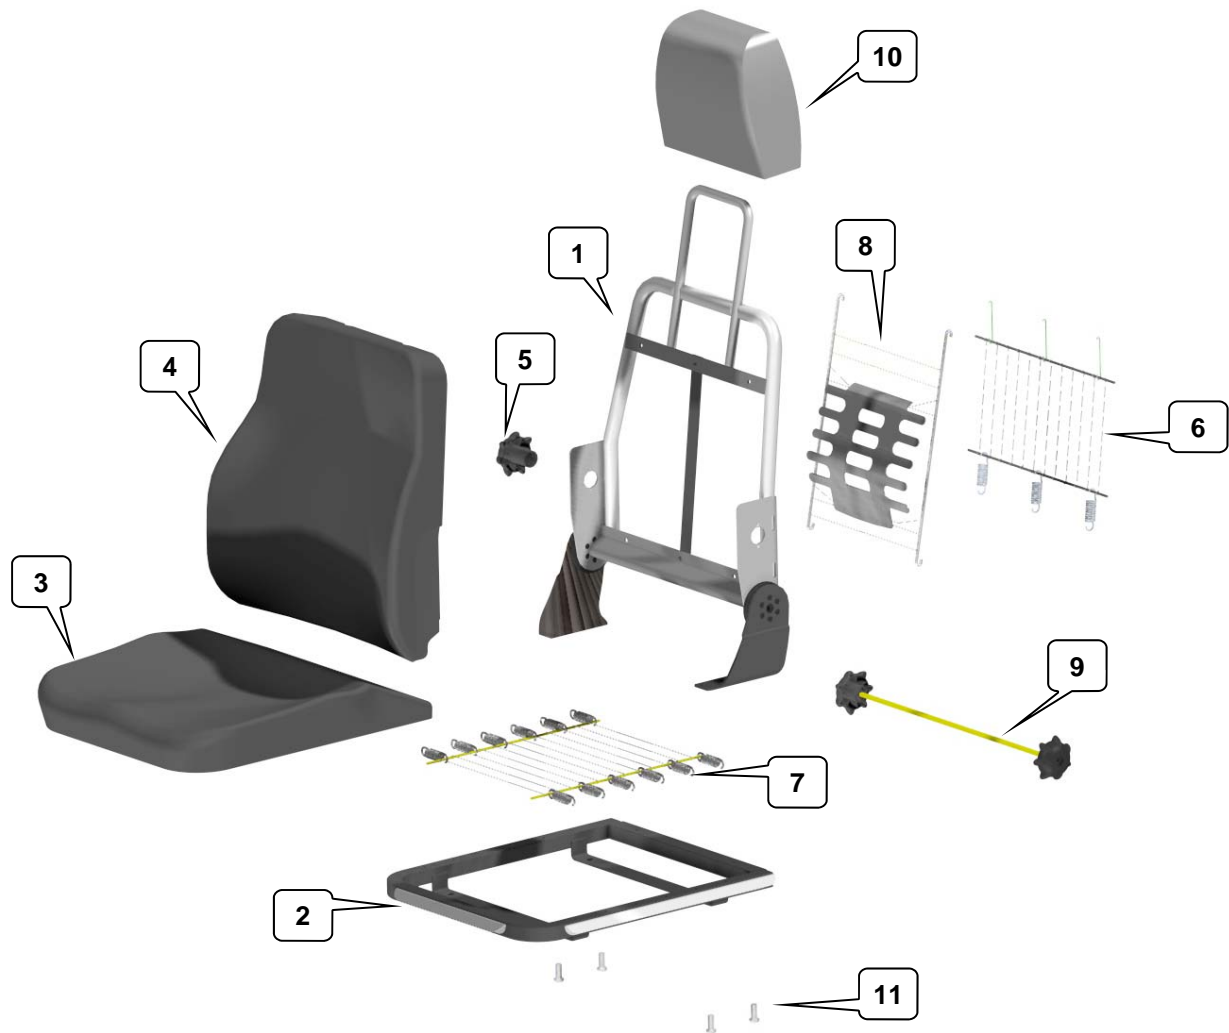

# Nova Urban Spares

## 51000 Standard Type

NO.	CDS PART-No.	CBP PART-No.	DESCRIPTION	NOTES
1	51300		SQUAB FRAME (URBAN)	COMES COMPLETE WITH NO.6
1	51300LS		SQUAB FRAME (URBAN)	WITH LUMBAR SUPPORT (NO.8)
2	51400		CUSHION FRAME (URBAN)	COMPLETE WITH SPRUNG MAT
3	31833	60.094	CUSHION FOAM (URBAN)	
4	31831	60.438	SQUAB FOAM	
5	33359	60.605	LUMBAR ADJUST KNOB + CAP	
6	33861		SQUAB MAT	
7	33861K	60.604	CUSHION MAT ASSY	MAT + SPRINGS
8	33320	60.075	LUMBAR ASSY	
9	33724K	60.159	RECLINE ADJUST ASSY KIT	2 x KNOB, CAP & SCREW + BAR
10	33826	60.078	HEADREST FOAM	
11	37958	60.102	M10x20 BUTTON HEAD BOLT	
	31890	60.103	CUSHION COVER	PLEASE SPECIFY TRIM
	31891	60.104	SQUAB COVER	PLEASE SPECIFY TRIM